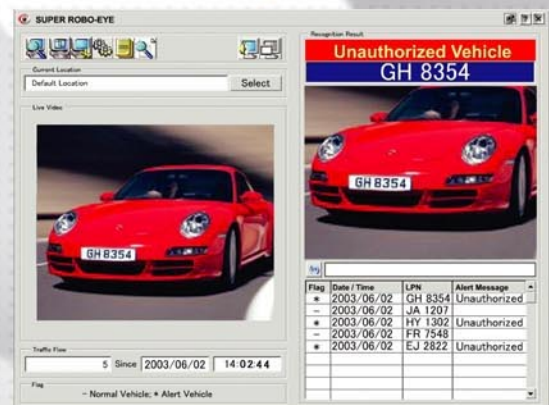

Tracking of a vehicle's route on the road or within zones

1. Remote License Plate Number Recognition
2. On-site License Plate Number Recognition
3. Mobile Patrol License Plate Number Recognition
4. CCTV Camera

SUPER ROBO-EYE

Illustration of SUPER ROBO-EYE System Operation

Camera captures image of the license plate number

Applications

- Road, traffic and highway patrol
- Covert surveillance operations
- Border, roadblock, checkpoint surveillance
- Tracking of a vehicle's route on the road or within zones
- On-site verification of vehicle's identity, license validation, and parking authorization
- Patrol, security and surveillance of car park facilities and restricted areas
- Prosecution of traffic law violations and offenders

License plate number image is processed by SUPER ROBO-EYE in the vehicle

Technical Requirements

Hardware Set 1

- Notebook Computer
- Digital Video Camcorder

Hardware Set 2

- Industrial Computer
- Image Capture System