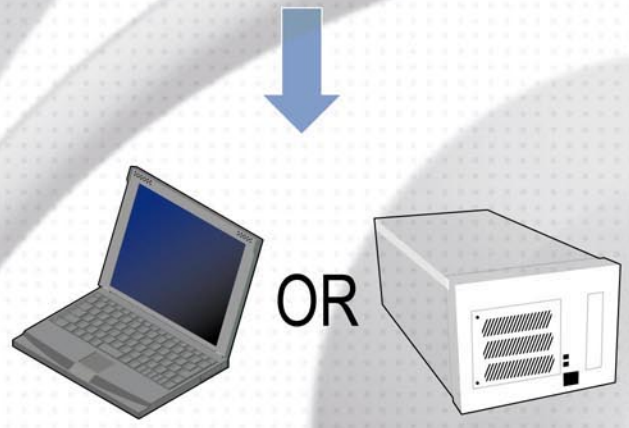

Tracking of a vehicle's route on the road or within zones

1. Remote License Plate Number Recognition
2. On-site License Plate Number Recognition
3. Mobile Patrol License Plate Number Recognition
4. CCTV Camera

SUPER ROBO-EYE

Illustration of SUPER ROBO-EYE System Operation

Camera captures image of the license plate number

Applications

- Road, traffic and highway patrol
- Covert surveillance operations
- Border, roadblock, checkpoint surveillance
- Tracking of a vehicle's route on the road or within zones
- On-site verification of vehicle's identity, license validation, and parking authorization
- Patrol, security and surveillance of car park facilities and restricted areas
- Prosecution of traffic law violations and offenders

License plate number image is processed by SUPER ROBO-EYE in the vehicle

Technical Requirements

Hardware Set 1

- Notebook Computer
- Digital Video Camcorder

Hardware Set 2

- Industrial Computer
- Image Capture System