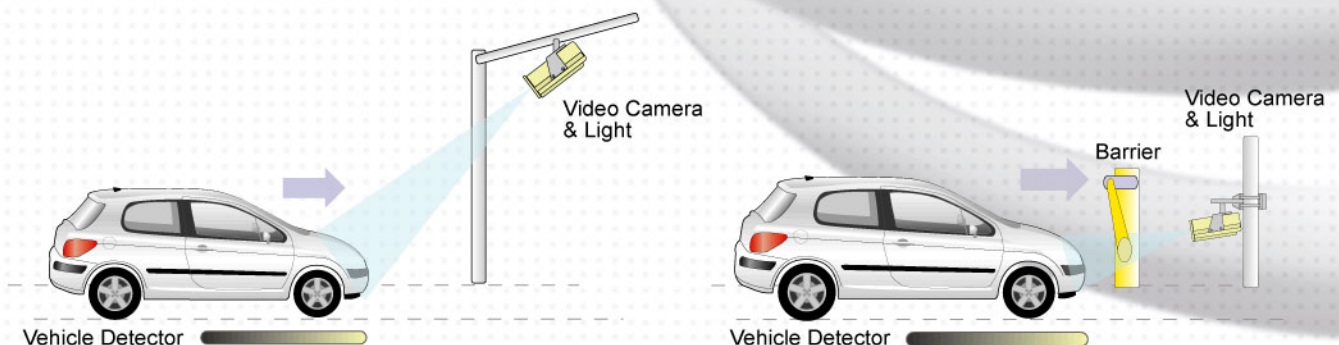

■ Global License Plate Recognition (LPR) Solution

VECON-VIS, the flagship product of Asia Vision, is a versatile license plate recognition (LPR) system that can be applied in various business areas including intelligent traffic systems (ITS), parking lot facilities and fleet management, traffic and road patrol, highway, toll, booths, checkpoints, border security and surveillance. The system automatically detects, recognizes and verifies vehicle license plates both alphanumeric and non-alphanumeric. VECON-VIS has successfully recognized over 20 countries' license plates in multiple languages including English, Chinese, Korean, Japanese, Thai, Spanish and Portuguese.

User Interface

Key Features/Benefits

- Cost effective and reliable LPR solution with U.S. patented OCR technology.
- Alphanumeric and non-alphanumeric LPR recognition.
- High accuracy rate of recognition in various lighting conditions.
- High quality images capture of vehicles and licenses plates anytime, anywhere.
- Remote or on-site vehicle surveillance.
- Easy installation and maintenance.
- Ease of integration with other systems or site management software.
- Built-in database management module for vehicle information and reporting.
- Real-time images searching and retrieval.

Wide Range of Applications

- Automated toll collection point operation.
- Road, highway and traffic law enforcement and surveillance.
- Fleet management for shuttle bus stations and vehicle depots.
- Vehicle parking validation for commercial buildings and parking lot facilities.
- Vehicles' access control and security management for restricted and residential areas.
- Border security and access control.
- Gate management of container terminals.